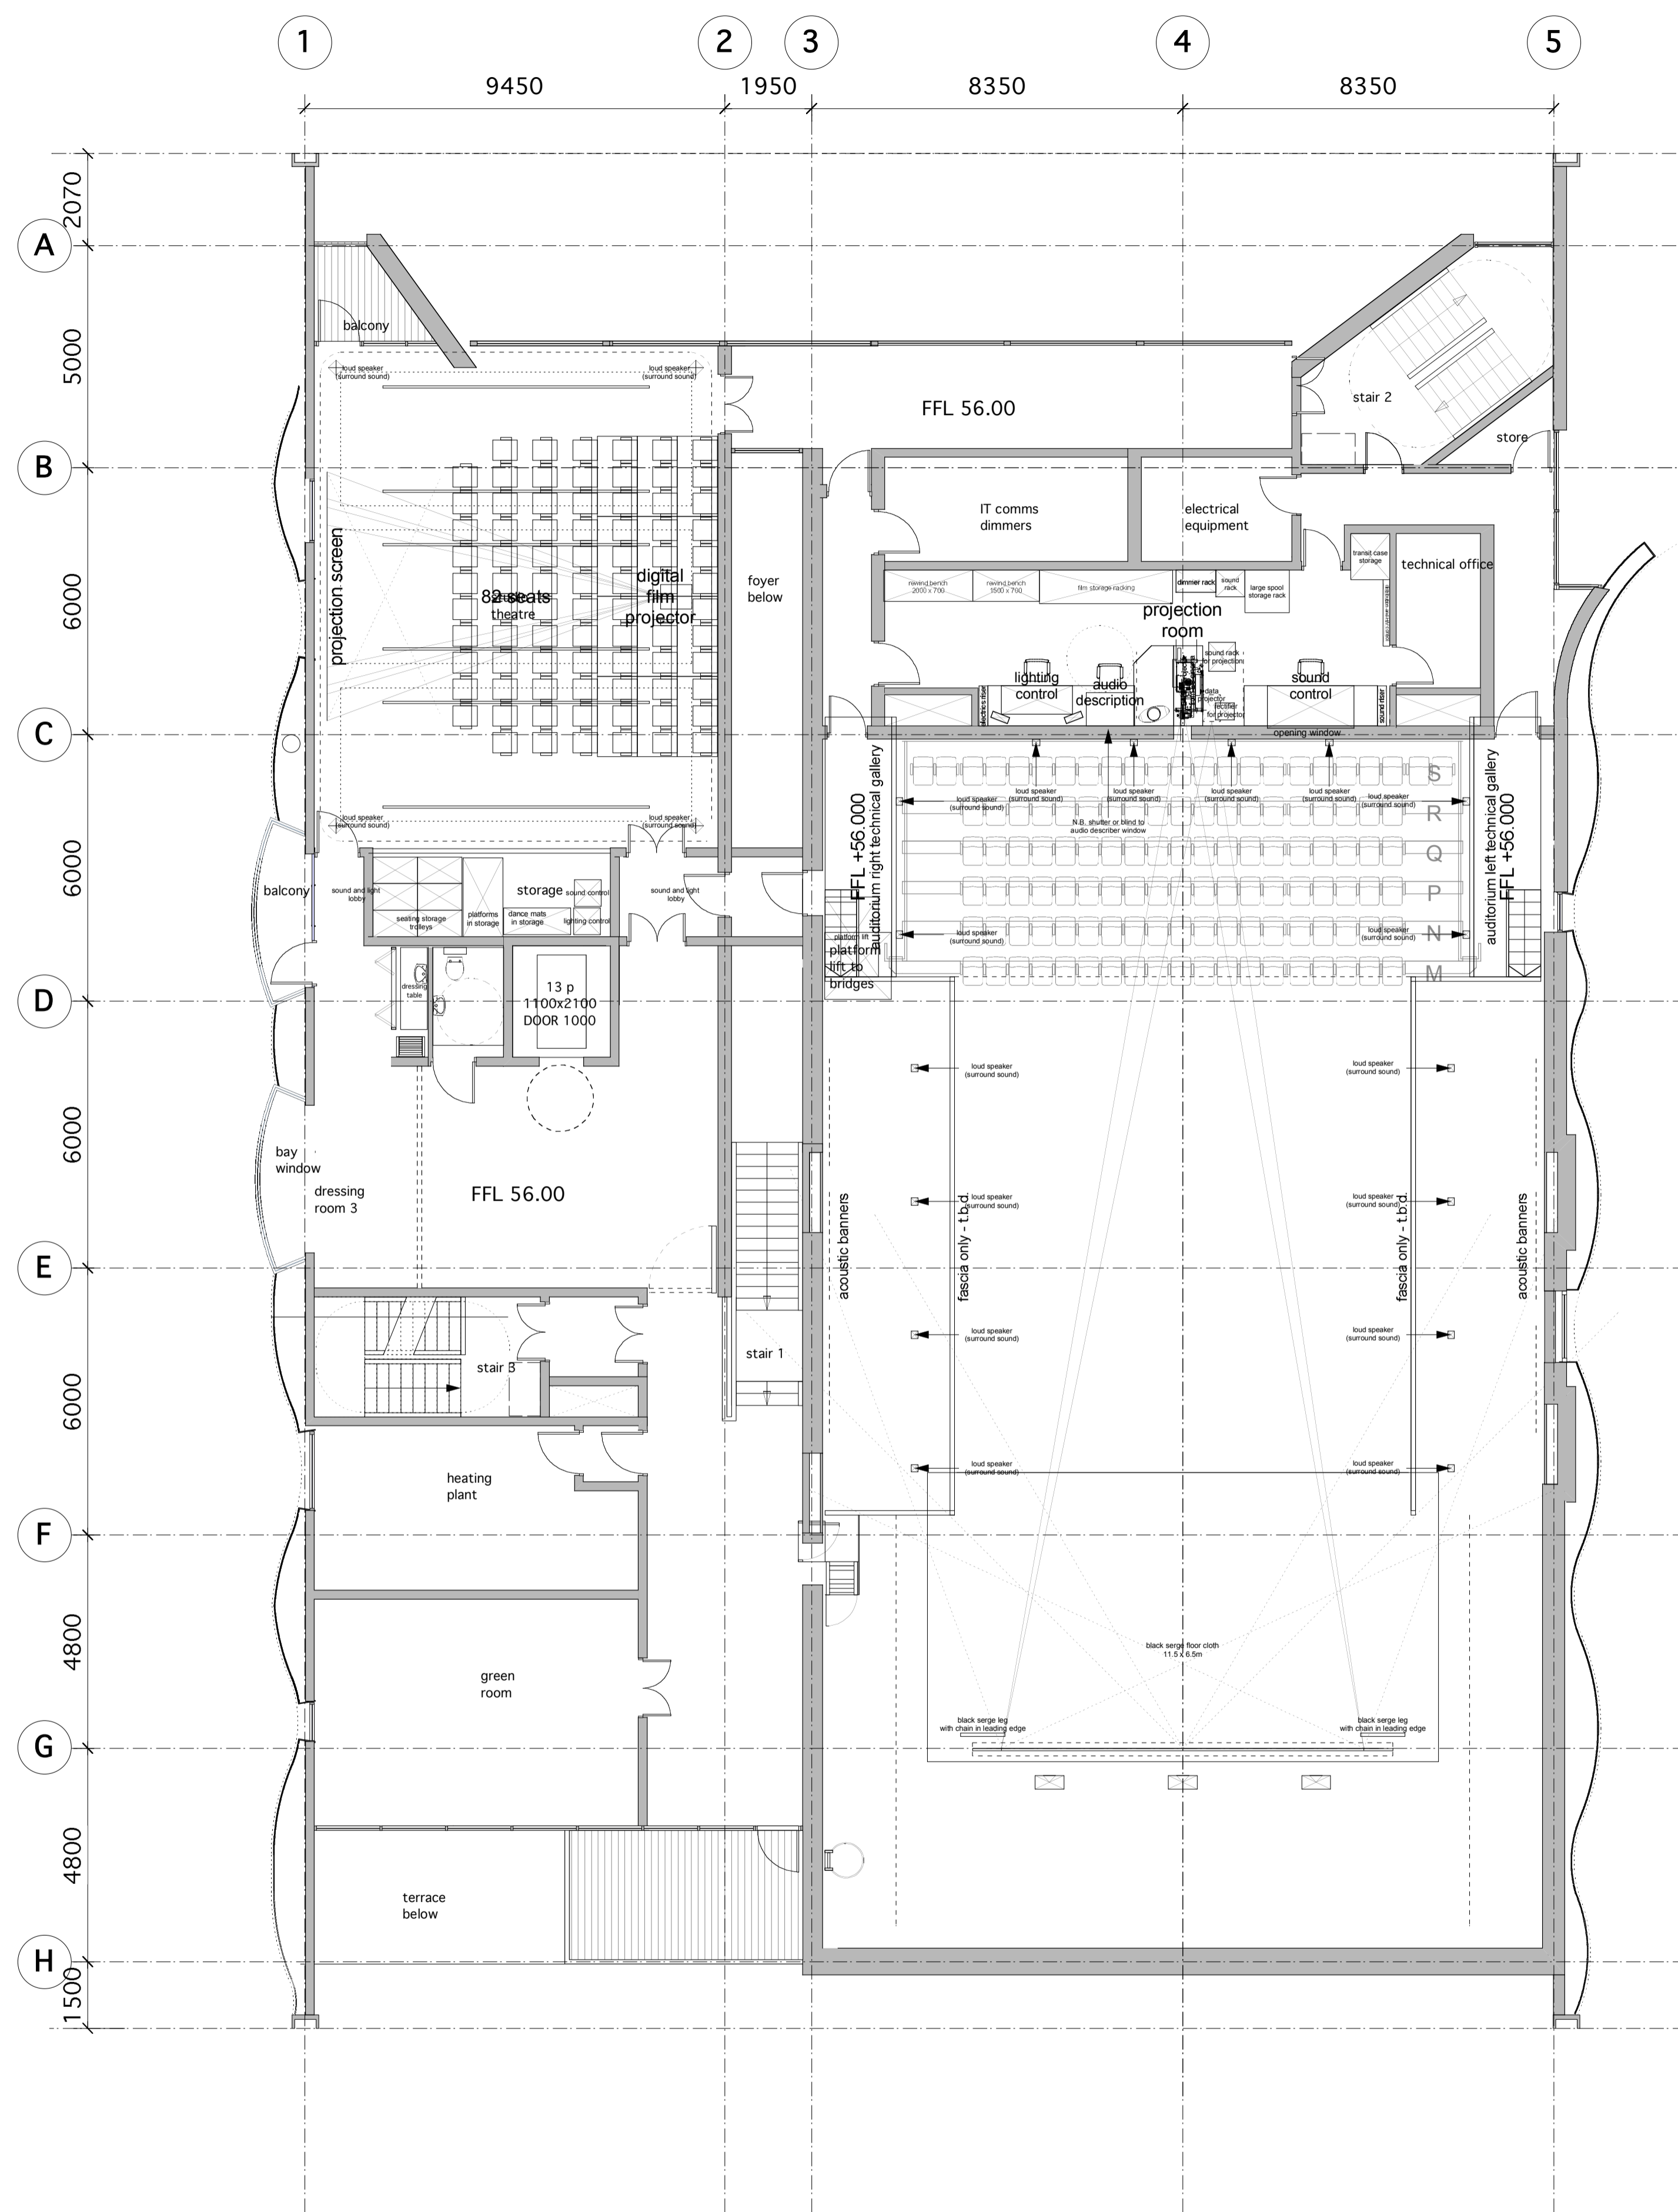

Revisions:

Title: GA LEVEL 02
Project: G981 KIRKINTILLOCH ARTS AND CULTURAL CENTRE
Client: KIRKINTILLOCH INITIATIVE
Drawing No: G981 L(2)- 03
Scale: 1:100 @ A1 / 1:200 @ A3
Date: 02.06.06

PAGE \ PARK

Page & Park Architects, The Italian Centre,
49 Cochrane Street, Glasgow G1 1HL, United Kingdom
T 0141 552 0686 F 0141 552 1466
mail@pagepark.co.uk www.pagepark.co.uk